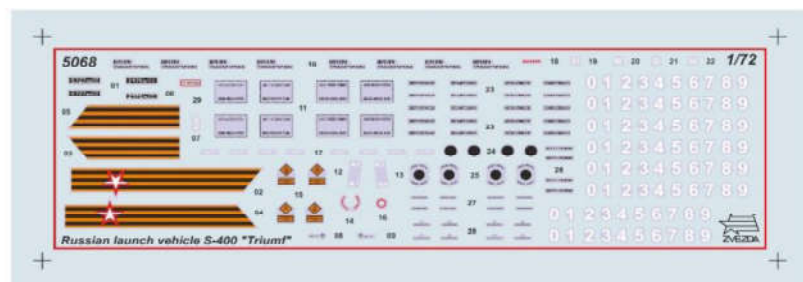

5068 S-400 "Triumf" AA Missile System SA-21 Growler

1/72

VOLUME: 0,058 cbm
STD QTY: 10 pcs/ctn

BOX SIZE: 345x242x60 mm

BARCODE: 4600327050687

The S-400 (NATO code SA-21 Growler) is a Russian anti-aircraft and anti-missile system in service since 2007.

It is mounted on special vehicles with cross country ability. The S-400 has been exported to China, Turkey, India, Belarus, with more countries in negotiation.

Kit consists of 116 parts

Decals for 3 Russian units included

Tires made of flexible plastic

Model length: 31,5 cm

New tooling

6272 German Volkssturm (Berlin 1945)

1/72

VOLUME: 0,017 cbm
STD QTY: 40 pcs/ctn

BOX SIZE: 145x120x20 mm

BARCODE: 4600327062727

Kit consists of 121 parts

Re-release

7280 Petlyakov Pe-8 ON Stalin's Plane

1/72

VOLUME: 0,075 cbm
STD QTY: 5 pcs/ctn

BOX SIZE: 487x307x85 mm

BARCODE: 4600327072801

This plane was a Soviet Pe-8 bomber converted to a passenger aircraft suited for transatlantic flights. Stalin used this Pe-8 ON for his personal transport.