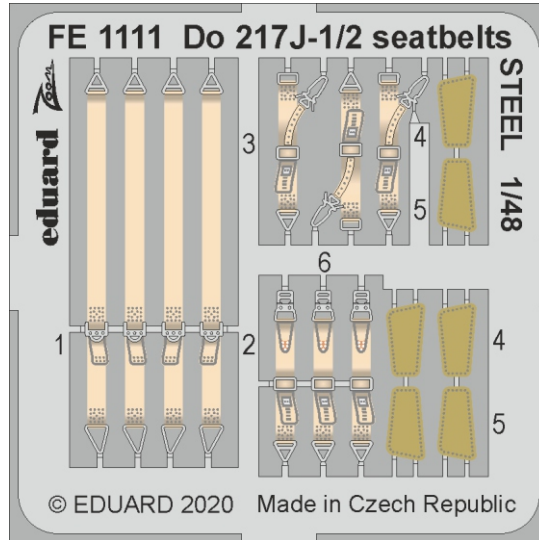

Related products: FE 1111 Do 217J-1/2 seatbelts STEEL 1/48

Related products: 48 1024 Do 217J-1/2 exterior 1/48