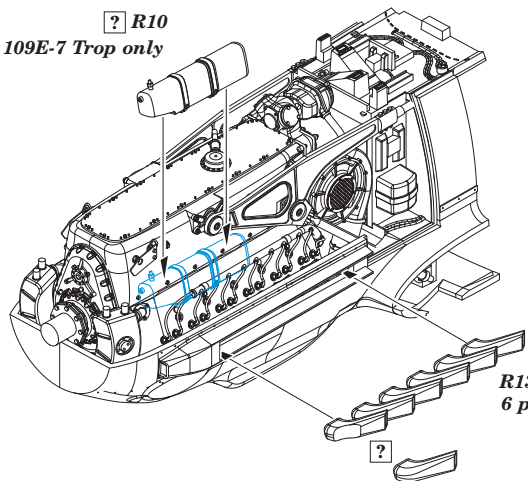

R21, R22, R23 - ONLY FOR SEPARATE ENGINE ASSEMBLY

? R20 use with BRASSIN se 648060 only

plastic A1 A10

plastic D7, D8, D37, D39

?

BRASSIN 648060 R1, R2

[?] R10
for Bf 109E-7 Trop only

R13 [?] R12
6 pcs.

R16

PE6 [?]

plastic A5

5,4 mm

CLOSED

R8 [?] R7

OPEN

R15