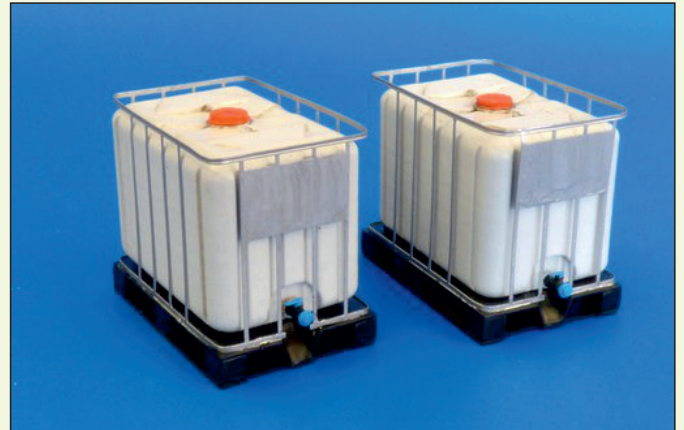

Jižní 56, 37010 České Budějovice, Czech Republic
www.plusmodel.cz
e-mail: plusmodel@plusmodel.cz Tel/fax: 00420387220085

511 Gasoline stand
1/35 Accessories

512 Fluid tank 600l
1/35 Accessories

508 Ewers for milk and cream
1/35 Accessories

AERO LINE

1/72 AL7021 Stencils for P-2V Neptune

1/72 AL7020 Racks for P-2V Neptune

1/48 AL4078 Pilot WWI Camel

REISSUE

056 Petrol station

1/35 Accessories

115 Fuel-stock equipment, Germany - WWII