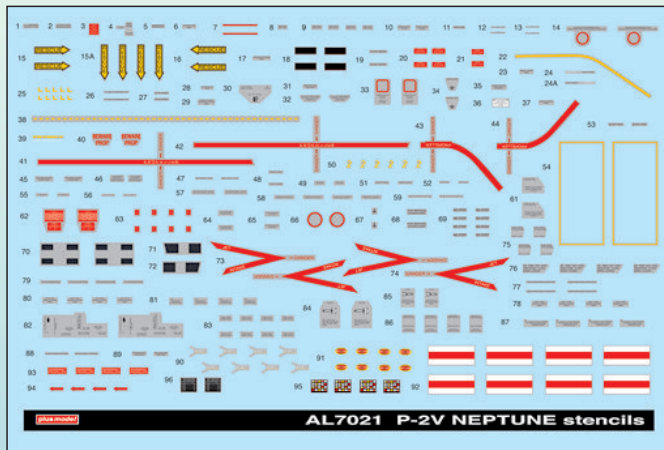

Jižní 56, 37010 České Budějovice, Czech Republic
www.plusmodel.cz
e-mail: plusmodel@plusmodel.cz Tel/fax: 00420387220085

511 Gasoline stand
1/35 Accessories

512 Fluid tank 600l
1/35 Accessories

508 Ewers for milk and cream
1/35 Accessories

AERO LINE

1/72 AL7021 Stencils for P-2V Neptune

1/72 AL7020 Racks for P-2V Neptune

1/48 AL4078 Pilot WWI Camel

REISSUE

056 Petrol station

1/35 Accessories

115 Fuel-stock equipment, Germany - WWII