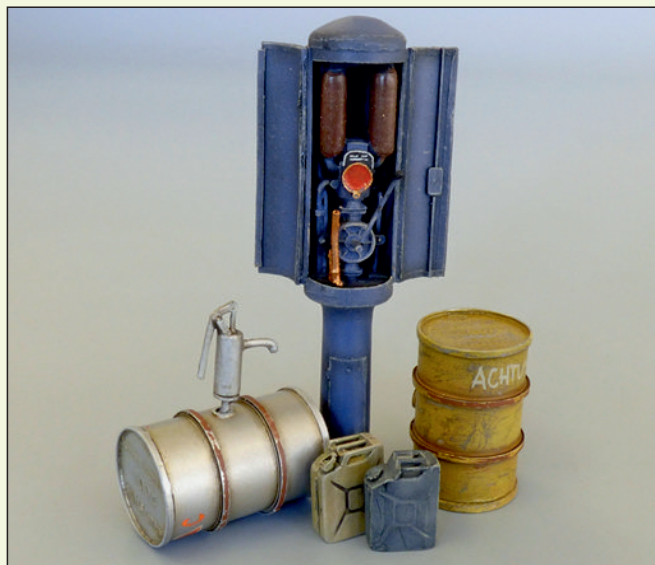

AERO LINE

1/72 AL7021 Stencils for P-2V Neptune

1/72 AL7020 Racks for P-2V Neptune

1/48 AL4078 Pilot WWI Camel

REISSUE

056 Petrol station

1/35 Accessories

115 Fuel-stock equipment, Germany - WWII