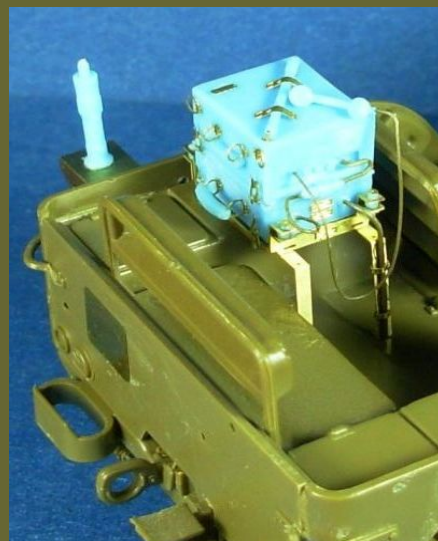

### Crane for Sd.Kfz.2 Kettenkrafttrad

1/35 scale

3D & photoetched parts

item n° AVM35073

### SCR-510/610 U.S. Radio set for Jeep

1/24 SCALE

Resin & photoetched parts

Item n° AVM24003

### Update set for NKL-16 & 26

1/35 scale

for Trumpeter kits

Photoetched parts

item n° VM35040

Thank you  
Jordi Orengo

[minor](http://www.minor-web.com)  
[info@minor-web.com](mailto:info@minor-web.com)

more info at: