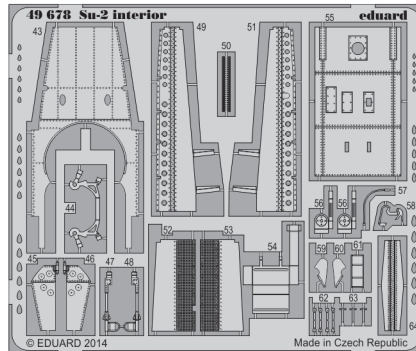

ORIGINAL KIT PARTS
PŮVODNÍ DÍLY STAVEBNICE
 PHOTO-ETCHED PARTS
LEPTANÉ DÍLY
 PARTS TO BE REMOVED
DÍLY K ODSTRANĚNÍ
 FILL
TMELIT

*For further detail sets look for **eduard** FE 678+49 678 Su-2 interior (not included in this set)*

*For further detail sets look for **eduard** 48 806 Su-2 landing flaps (not included in this set)*